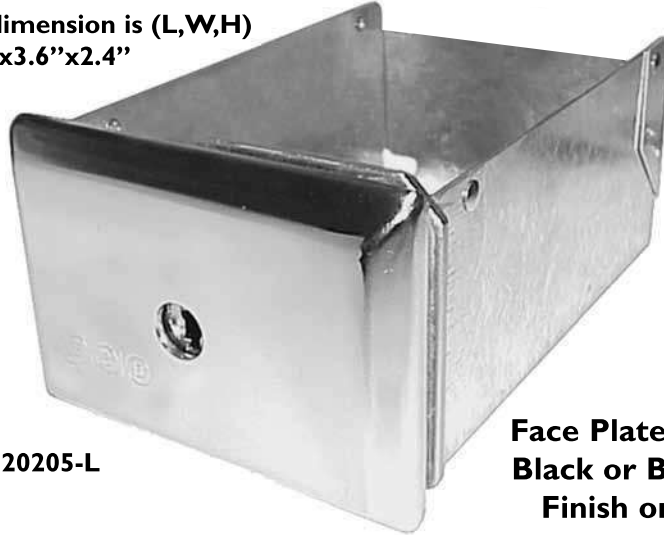

### WITH HIGH SECURITY LOCKS

Fits Most Washers, Single Dryers and Drying Tumblers

Approximate reference dimension is (L,W,H)  
Coingard :5.5"x3.6"x2.4"

Holds Approximately  
\$70.00 in Quarters

ESD-TUBULAR