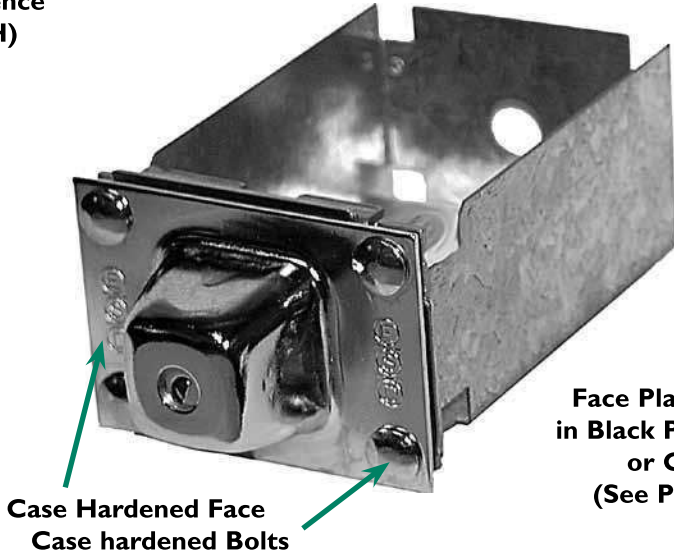

## BG 6" MONEY BOX WITH HIGH SECURITY LOCKS

**Fits Speed Queen, Top Load and Single Dryers**

Approximate reference dimension is (L,W,H)

Macgard:  
5.5"x3.6"x2.3"

Tray: 20999

**ESD-TUBULAR**

**ESD-XD**

Case Hardened Face  
Case hardened Bolts