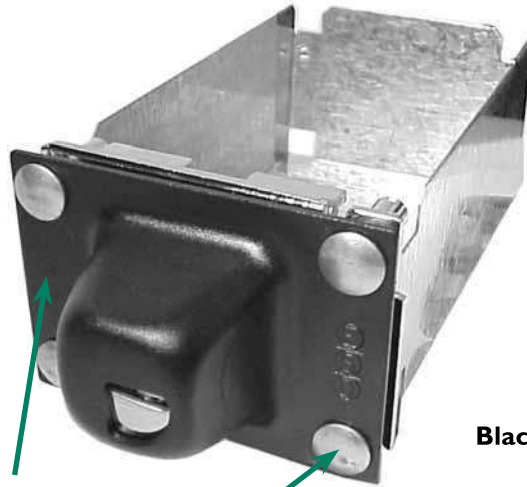

# ESD DESIGNER MACGARD® BG 6" MONEY BOX WITH HIGH SECURITY LOCKS

**Fits Most Washers and Single Dryers**

Approximate reference dimension is (L,W,H)

Macgard:  
5.5"x3.6"x2.3"

Tray: 20999

ESD-TUBULAR

ESD-XD

ESD-XEP