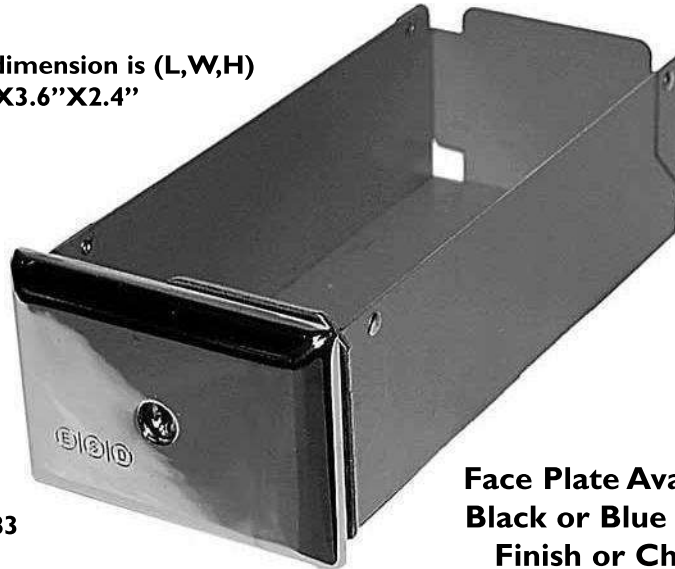

ESD COINGARD®

XL 8" MONEY BOX WITH HIGH SECURITY LOCKS

**Fits Most Front Load & certain Top Load Washers and Single & Drying Tumblers
(SPEED QUEEN, HUEBSCH, DEXTER, WASCOMAT, IPSO, PRIMUS PTO30NBC, PAN030XCM,
ADC Econowash)**

Approximate reference dimension is (L,W,H)
Coingard : 7.8"X3.6"X2.4"

**Holds
Approximately
$130.00 in
Quarters**

Tray: 21883

**Face Plate Available in
Black or Blue Powder
Finish or Chrome**

Specify keying in groups, keying alike (K/A) or keying individually (K/I)

ITEM#	ESD P/N
1	71626-T
2	72054-XEP
3	71630-XD
4	71629-M

Symbol	Extra Keys:
T	Lock ESD-TUBULAR
XEP	ESD-XEP
XD	ESD-XD
M	MEDECO

Standard pack is 20 to a carton.
Prices are subject to change without notice.

CALL TOLL FREE, USA and Canada 1-800-523-1510 • Fax 1-800-548-1638
270 Commerce Drive, Fort Washington, PA 19034 (215)628-0860 Fax (215)643-4623
Find us on the web @ www.esdcoin.com