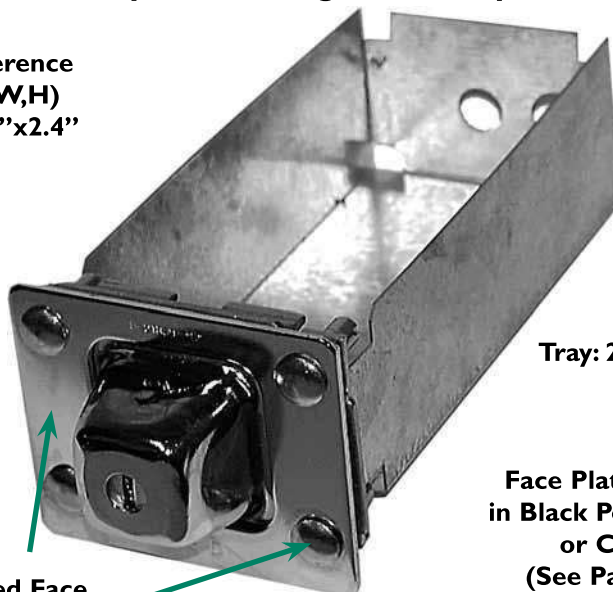

ESD MACGARD® BG XL 8" MONEY BOX WITH HIGH SECURITY LOCKS

Fits Most Washers, Stack Dryers, and Single Load Dryers

Approximate reference dimension is (L,W,H)
Macgard: 8.1"x3.6"x2.4"

Holds Approximately
$130.00 in Quarters

ESD-TUBULAR

ESD-XD

Case Hardened Face
Case hardened Bolts

Tray: 22044

ESD-XEP

MEDECO

Face Plate Available
in Black Powder Finish
or Chrome
(See Page MB-6)

Specify keying in groups, keying alike (K/A) or keying individually (K/I)

ITEM#	ESD P/N
1	71935
2	71934-XEP
3	71934-XD
4	71934-M

Symbol	Extra Keys:
T	Lock ESD-TUBULAR
XEP	ESD-XEP
XD	ESD-XD
M	MEDECO

Standard pack is 20 to a carton.
Prices are subject to change without notice.

CALL TOLL FREE, USA and Canada 1-800-523-1510 • Fax 1-800-548-1638
270 Commerce Drive, Fort Washington, PA 19034 (215)628-0860 Fax (215)643-4623
Find us on the web @ www.esdcoin.com