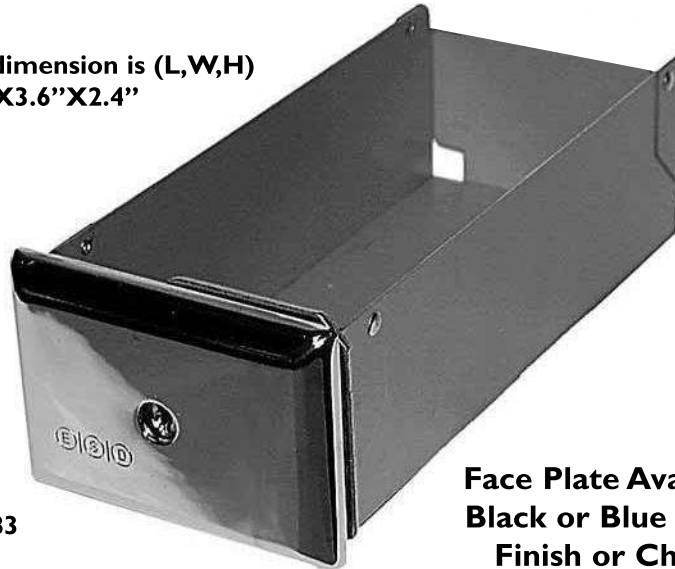

ESD COINGARD® XL 8" MONEY BOX WITH HIGH SECURITY LOCKS

**Fits Most Front Load & certain Top Load Washers and Single & Drying Tumblers
MAYTAG, MAYTAG MFS 18/25, MAYTAG MFR 35#)**

Approximate reference dimension is (L,W,H)
Coingard : 7.8"X3.6"X2.4"

**Holds
Approximately
$130.00 in
Quarters**

Tray: 21883

**Face Plate Available in
Black or Blue Powder
Finish or Chrome**

ESD-TUBULAR

ESD-XD

ESD-XEP

MEDECO

Specify keying in groups, keying alike (K/A) or keying individually (K/I)

ITEM#	ESD P/N
1	72314-T
2	72316-XEP
3	72313-XD
4	72315-M

Extra Keys:

Symbol	Lock
T	ESD-TUBULAR
XEP	ESD-XEP
XD	ESD-XD
M	MEDECO

Replacement locks for specific Tubular, XEP and XD codes are $4.95 extra.

Replacement locks for specific MEDECO codes are $8.95 extra.

ADDITIONAL LEAD TIME MAY BE REQUIRED ON REPLACEMENT LOCKS FOR SPECIFIC CODES

Standard pack is 20 to a carton.

Prices are subject to change without notice.

CALL TOLL FREE, USA and Canada 1-800-523-1510 • Fax 1-800-548-1638

270 Commerce Drive, Fort Washington, PA 19034 (215)628-0860 Fax (215)643-4623

Find us on the web @ www.esdcoin.com

©ESD 2017