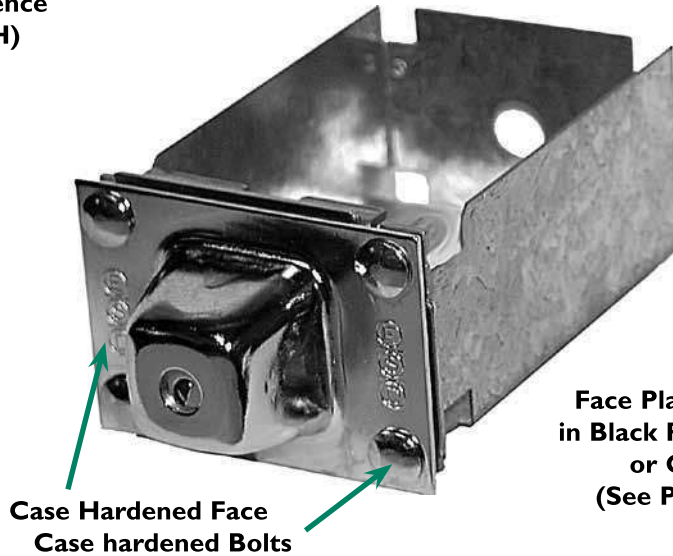

# ESD MACGARD® BG 6" MONEY BOX WITH HIGH SECURITY LOCKS

**Fits Most Washers and Single Dryers**

Approximate reference dimension is (L,W,H)

Macgard:  
5.5"x3.6"x2.3"

Tray: 20999

ESD-TUBULAR

ESD-XD

Case Hardened Face  
Case hardened Bolts