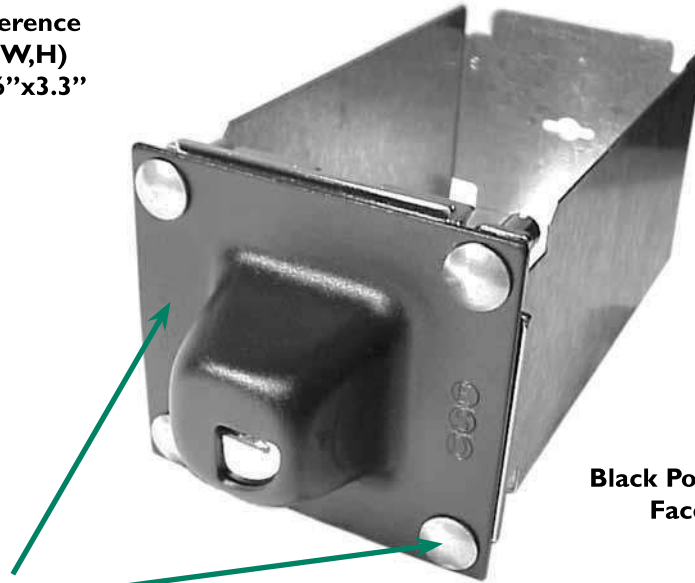

Tray: 23147

ESD-TUBULAR

ESD-XD

**Case Hardened Face
Case hardened Bolts**

**Black Powder Finish
Face Plate**

ESD-XEP

MEDECO

Specify keying in groups, keying alike (K/A) or keying individually (K/I)