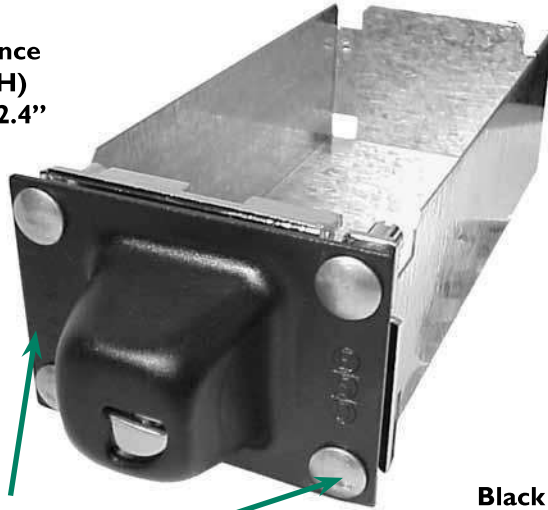

ESD DESIGNER MACGARD® BG XL 8" MONEY BOX WITH HIGH SECURITY LOCKS

Fits Most Washers, Stack Dryers, and Single Load Dryers

Approximate reference
dimension is (L,W,H)
Macgard: 8.1"x3.6"x2.4"

Tray: 22044

Case Hardened Face
Case hardened Bolts

Black Powder Finish
Face Plate

Specify keying in groups, keying alike (K/A) or keying individually (K/I)

ITEM#	ESD P/N
1	71935-BL
2	71934-XEP-BL
3	71934-XD-BL
4	71934-M-BL

Symbol	Extra Keys:
T	Lock ESD-TUBULAR
XEP	ESD-XEP
XD	ESD-XD
M	MEDECO