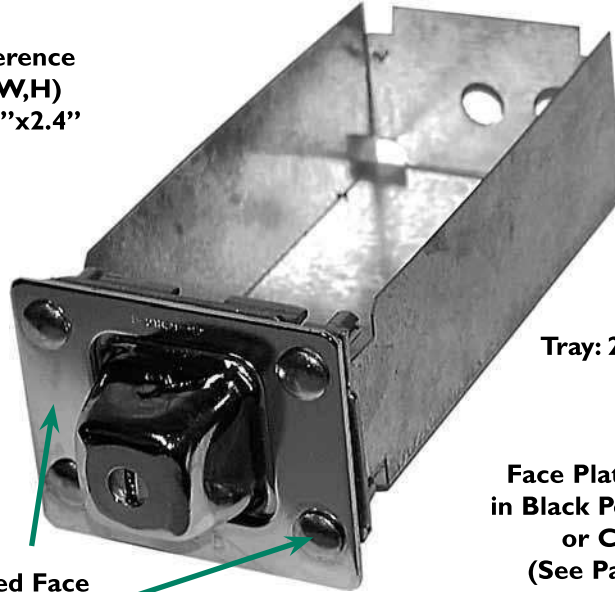

ESD MACGARD® BG XL 8" MONEY BOX WITH HIGH SECURITY LOCKS

Fits Speed Queen Washers, Stack Dryers and Single Load Dryers

Approximate reference dimension is (L,W,H)
Macgard: 8.1"x3.6"x2.4"

Holds Approximately
$130.00 in Quarters

Case Hardened Face
Case hardened Bolts

Tray: 22044

Face Plate Available
in Black Powder Finish
or Chrome
(See Page MB-6)

Specify keying in groups, keying alike (K/A) or keying individually (K/I)

ITEM#	ESD P/N
1	72291
2	72290
3	72289
4	72287

Symbol	Extra Keys: Lock
T	ESD-TUBULAR
XEP	ESD-XEP
XD	ESD-XD
M	MEDECO

Standard pack is 20 to a carton.
Prices are subject to change without notice.

CALL TOLL FREE, USA and Canada 1-800-523-1510 • Fax 1-800-548-1638
270 Commerce Drive, Fort Washington, PA 19034 (215)628-0860 Fax (215)643-4623
Find us on the web @ www.esdcoin.com