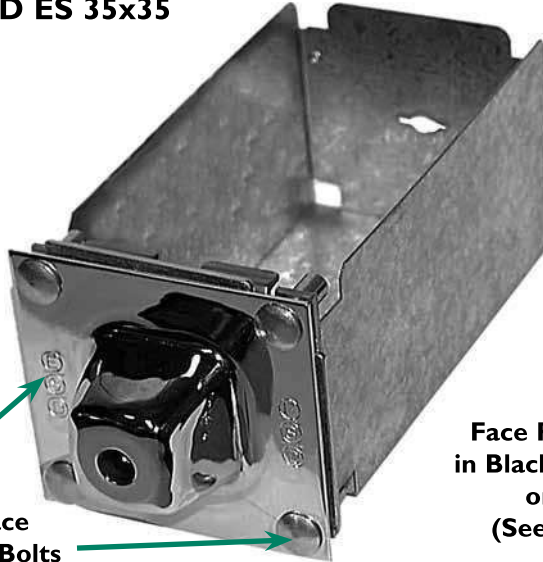

Tray: 23147

ESD-TUBULAR

ESD-XD

Case Hardened Face
Case hardened Bolts

Face Plate Available
in Black Powder Finish
or Chrome
(See Page MB-8)

ESD-XEP

MEDECO

Specify keying in groups, keying alike (K/A) or keying individually (K/I)

ITEM#	ESD P/N
1	71942-T
2	71942-XEP
3	71942-XD
4	71942-M

Symbol	Extra Keys:
T	Lock ESD-TUBULAR
XEP	ESD-XEP
XD	ESD-XD
M	MEDECO

Standard pack is 20 to a carton.
Prices are subject to change without notice.