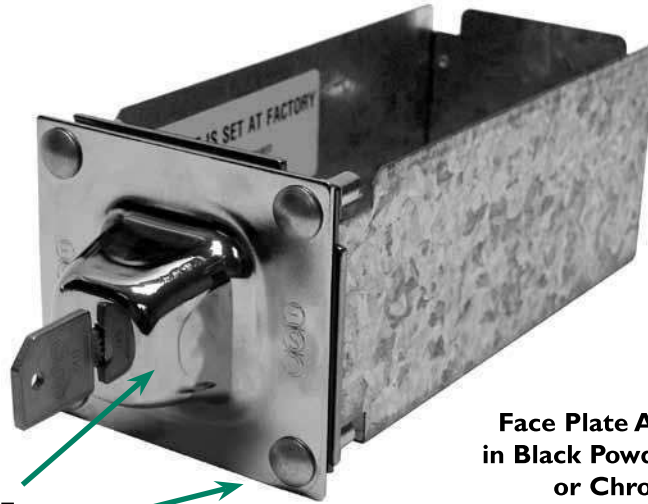

ESD BGN Q MONEY BOX WITH HIGH SECURITY LOCKS

**Fits Speed Queen Small Chassis Washer/Dryer with Model # Ending in "2", Speed Queen 40+ #
Fits Ipso Washer post mfg. date 07/14**

Approximate reference dimension is (L,W,H)
Macgard: 8.0"x3.6"x3.3"

Tray: 22897

ESD-TUBULAR

ESD-XD

ESD-XEP

MEDECO

Face Plate Available
in Black Powder Finish
or Chrome
(See Page MB-8)

Case Hardened Face
Case hardened Bolts

Specify keying in groups, keying alike (K/A) or keying individually (K/I)

ITEM#	ESD P/N
1	72303-T
2	72303-XEP
3	72303-XD
4	72303-M

Symbol	Extra Keys:
T	Lock ESD-TUBULAR
XEP	ESD-XEP
XD	ESD-XD
M	MEDECO

Standard pack is 20 to a carton.
Prices are subject to change without notice.

CALL TOLL FREE, USA and Canada 1-800-523-1510 • Fax 1-800-548-1638
270 Commerce Drive, Fort Washington, PA 19034 (215)628-0860 Fax (215)643-4623
Find us on the web @ www.esdcoin.com

©ESD 2017