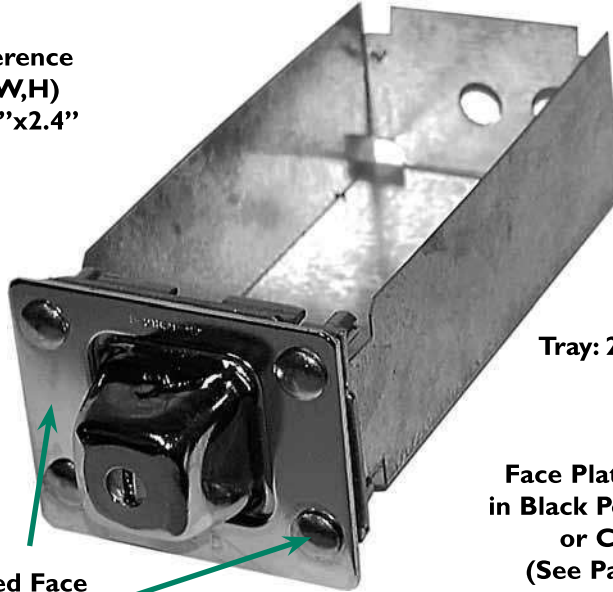

ESD MACGARD®

BG XL 8" MONEY BOX

WITH HIGH SECURITY LOCKS

Fits Continental Front Load EH020

Approximate reference dimension is (L,W,H)
Macgard: 8.1"x3.6"x2.4"

ESD-TUBULAR

ESD-XD

**Case Hardened Face
Case hardened Bolts**