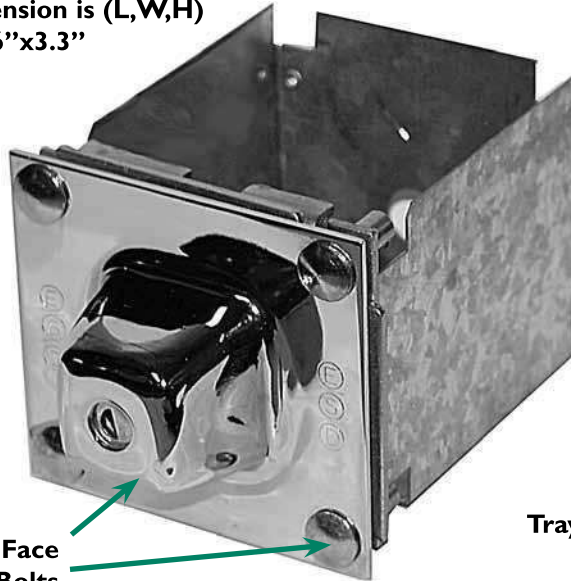

ESD MACGARD II® BGN MONEY BOX WITH HIGH SECURITY LOCKS

Fits Sears (Kenmore) and older Whirlpool Equipment

Approximate reference dimension is (L,W,H)
Macgard : 4.0"x3.6"x3.3"

Tray: 21001

ESD-TUBULAR

ESD-XD

**Case Hardened Face
Case hardened Bolts**

ESD-XEP

MEDECO

Prices below include 100% keying
Specify keying in groups, keying alike (K/A) or keying individually (K/I)

ITEM#	ESD P/N
1	BGNSMB-T
2	BGNSMB-XEP
3	BGNSMB-XD
4	BGNSMB-M

Symbol	Extra Keys:
T	Lock
XEP	ESD-TUBULAR
XD	ESD-XEP
M	ESD-XD
	MEDECO

Standard pack is 20 to a carton.
Prices are subject to change without notice.

CALL TOLL FREE, USA and Canada 1-800-523-1510 • Fax 1-800-548-1638
270 Commerce Drive, Fort Washington, PA 19034 (215)628-0860 Fax (215)643-4623
Find us on the web @ www.esdcoin.com