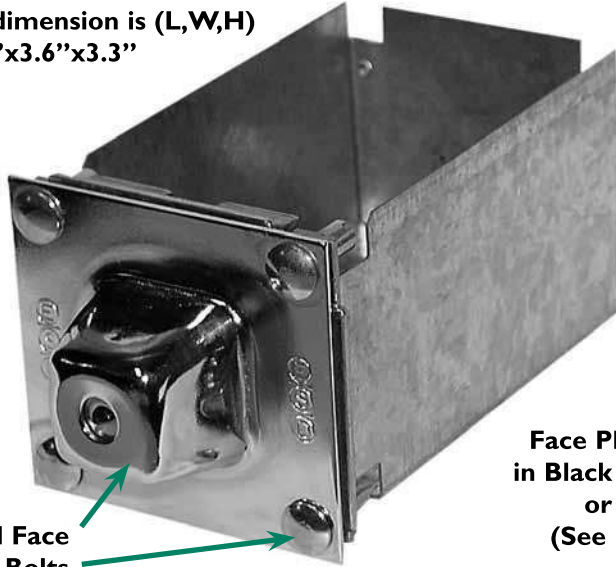

ESD MACGARD II® BGW MONEY BOX WITH HIGH SECURITY LOCKS

Fits Whirlpool Washers and Dryers Pre 07/00

Approximate reference dimension is (L,W,H)
Macgard : 6.3"x3.6"x3.3"

Tray: 20982

ESD-TUBULAR

ESD-XD

Case Hardened Face
Case hardened Bolts

ESD-XEP

MEDECO

Face Plate Available
in Black Powder Finish
or Chrome
(See Page MB-8)

Specify keying in groups, keying alike (K/A) or keying individually (K/I)

ITEM#	ESD P/N
1	72199-T
2	72199-XEP
3	72199-XD
4	72199-M

Symbol	Extra Keys:
T	Lock ESD-TUBULAR
XEP	ESD-XEP
XD	ESD-XD
M	MEDECO

Standard pack is 20 to a carton.
Prices are subject to change without notice.

CALL TOLL FREE, USA and Canada 1-800-523-1510 • Fax 1-800-548-1638
270 Commerce Drive, Fort Washington, PA 19034 (215)628-0860 Fax (215)643-4623

Find us on the web @ www.esdcoin.com

©ESD 2017