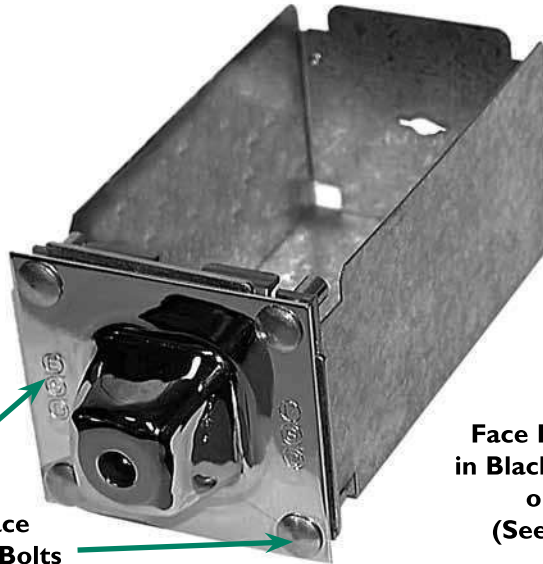

Fits MFR 30# and 50# Machines

Approximate reference dimension is (L,W,H)
Macgard: 7.0"x3.6"x3.3"

Tray: 23147

ESD-TUBULAR

ESD-XD

Case Hardened Face
Case hardened Bolts

Face Plate Available
in Black Powder Finish
or Chrome
(See Page MB-8)