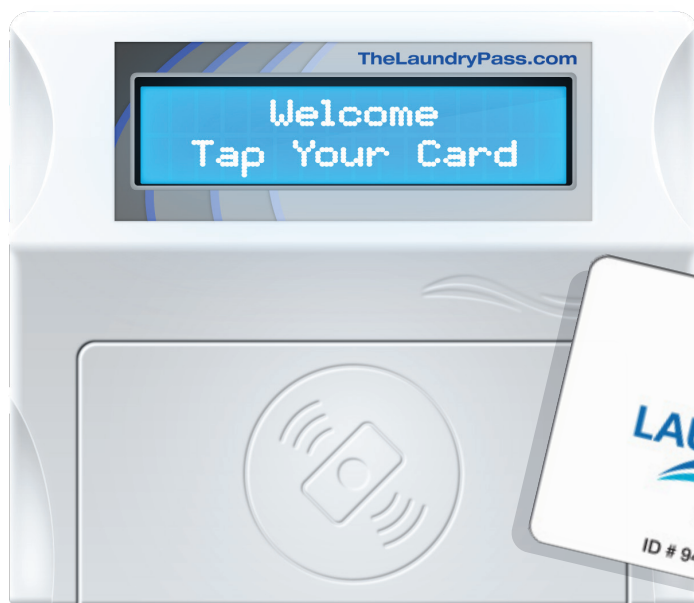

CONTACTLESS CARD READER

TLP-410

The LaundryPass Contactless Card Reader can be easily attached to any washer or dryer. Availability times and price can be set per hour, day, or week, with increments by the cent. For additional fine-tuning, we offer the MP models, which are outfitted with a multi-price button, that enables additional price options for use with stackable machines, or for selectable run times or top-offs. Comes with plug and play connectors, that can be easily installed by replacing the coin acceptor.

MAKING USE OF THE LATEST IN TECHNOLOGY FROM

Available in
Black, Grey
& White

1-855-870-5625
www.thelaundrypass.com

Compatible with LaundryPass Payment Kiosks