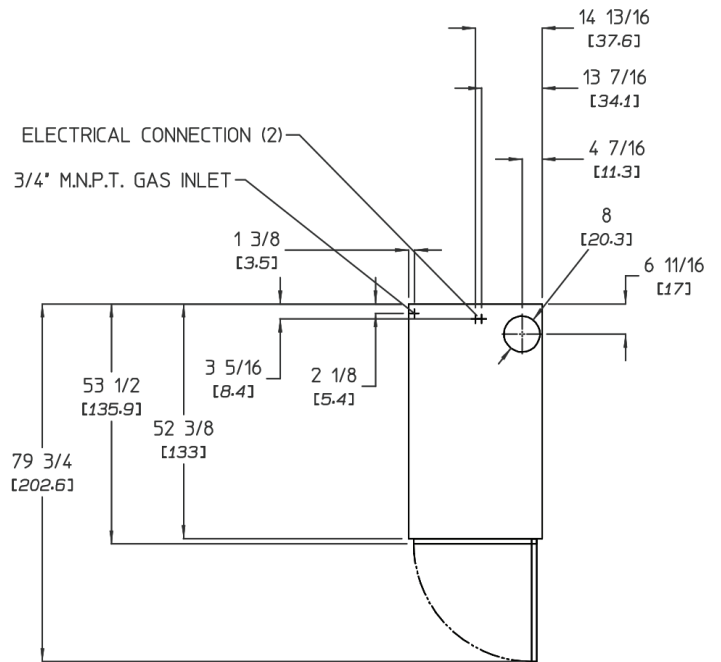

Your local ADC independent authorized distributor

ADC AD-236

AD-236 Specifications				
Maximum Capacity (dry weight) per pocket	30 lb	13.6 kg		
Tumbler Diameter	27-1/4"	69.22 cm		
Tumbler Depth	30"	76.2 cm		
Tumbler Volume per pocket	10.1 cu ft	286 L		
Tumbler/Drive Motor per pocket	1/2 hp	0.373 kW		
Blower/Fan Motor per pocket	1/2 hp	0.373 kW		
Door Opening (diameter)	21-1/2"	54.61 cm		
Door Sill Height top pocket / bottom pocket	51-1/4" / 13-1/2"	130.2 cm / 34.3 cm		
Water Connection	N / A			
Dryers per 20'/40' Container	11 / 22			
Dryers per 48'/53' Truck	30 / 33			
Gas	Voltage Available	120-480V	1,3ø 2,3 50/60 Hz	
	Approximate Net Weight	850 lb	385.5 kg	
	Approximate Shipping Weight	900 lb	408.2 kg	
	Airflow per pocket	60 Hz 400 cfm	50 Hz 333 cfm	11.33 cmm 9.44 cmm
	Heat Input per pocket	80,000 Btu/hr	20,160 kcal/hr	
	Exhaust Connection (diameter)	8"	20.32 cm	
	Compressed Air Connection	N / A		
Compressed Air Volume	N / A			
Inlet Pipe Connection	3/4" M.N.P.T.			
Electric	Voltage Available	N / A		
	Approximate Net Weight	N / A		
	Approximate Shipping Weight	N / A		
	Airflow per pocket	N / A		
	Exhaust Connection (diameter) per pocket	N / A		
	Compressed Air Connection	N / A		
	Compressed Air Volume	N / A		
Steam	Oven Size	N / A		
	kW	BTU/Hr	Kcal/Hr	
	Voltage Available	N / A		
	Approximate Net Weight	N / A		
	Approximate Shipping Weight	N / A		
	Airflow per pocket	N / A		
	Steam Consumption per pocket	N / A		
Operating Steam Pressure	N / A			
Exhaust Connection (Diameter) per pocket	N / A			
Compressed Air Connection	N / A			
Compressed Air Volume	N / A			
Boiler Horsepower (Normal Load) per pocket	N / A			
Supply Connection per pocket	N / A			
Return Connection per pocket	N / A			

Electrical Specs listed are per pocket.

3/16

Electrical Service Specifications					
GAS ONLY					
SERVICE VOLTAGE	PHASE	WIRE SERVICE	APPROX AMP DRAW		CIRCUIT BREAKER
			60 Hz	50 Hz	
120	1	2	8.7	--	15
208	1	2	5.2	--	15
240	1	2	4.8	4.7	15
208	3	3	3.0	--	15
240	3	3	3.2	--	15