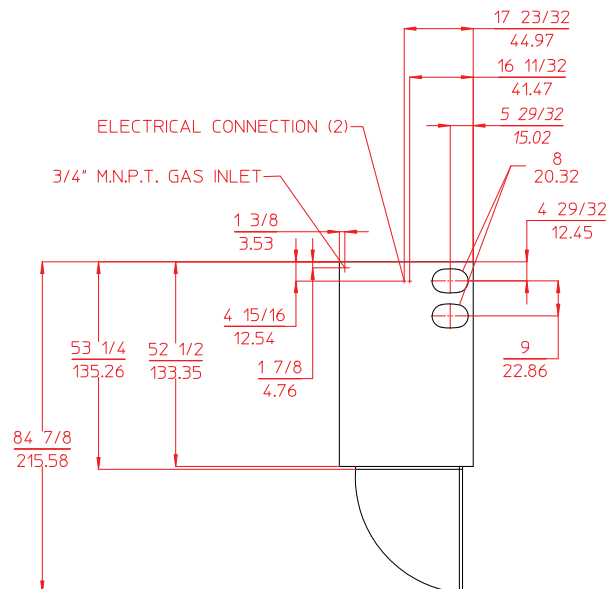

PLAN VIEW

P/N 451022 Rev. 11/17

88 Currant Road, Fall River, MA 02720-4781 • 508.678.9000

www.adclaundry.com