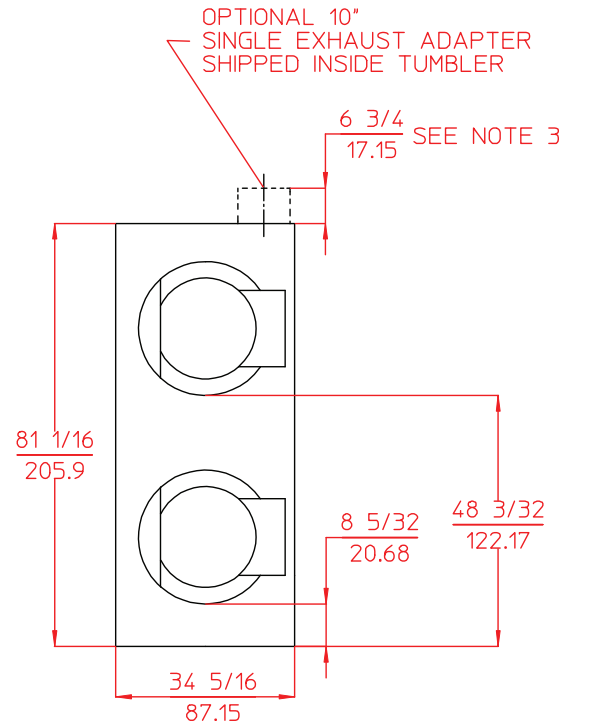

# ADC AD-4545

AD-4545 Specifications	
Tumbler Capacity (dry weight)	45 lbs. (20.41 kg) x 2
Tumbler Diameter	32-3/4" (83.19 cm)
Tumbler Depth	30" (76.20 cm)
Tumbler Volume	14.6 cu ft (413.43 L)
Tumbler/Drive Motor	3/4 hp (0.56 kW)
Blower/Fan Motor	N/A
Door Opening (Diameter)	27" (68.6 cm)
Door Sill Height	top pocket 50-1/4" (127.64 cm) bottom pocket 10-1/4" (26.04 cm)
S.A.F.E. Water Connection (optional)	3/4" (11.5 NH) F.N.P.T. 3/4" B.S.P.T. (outside North America)
Dryers per 20'/40' Container	8 / 16
Dryers per 48'/53' Truck	25 / 27
Width	34-5/16" (87.15 cm)
Depth	53-1/4" (135.26 cm)
Height	81-1/16" (205.9 cm)
Airflow	60 Hz 600 cfm (16.99 cmm) 50 Hz 500 cfm (14.16 cmm)
Exhaust Connection	8" (20.32 cm) Standard x2 10" (25.4 cm) Optional
GAS MODEL:	
Voltage Available	120-480v 1,3ø 2,3w
Approx. Net Wt.	1,015 lbs. (460.40 kg)
Approx. Ship Wt.	1,050 lbs. (476.27 kg)
Heat Input (per pocket)	
60 Hz	112,000 btu/hr (28,230 kcal/hr)
50 Hz	93,000 btu/hr (23,435.61 kcal/hr)
Inlet Pipe Connection	3/4" M.N.P.T. 3/4" F.B.S.P.T. (CE and Australia Only)

Specifications in parentheses are metric equivalents.

6/27/11

Electrical specs are per pocket.

Electrical Service Specifications					
SERVICE VOLTAGE	PHASE	WIRE SERVICE	GAS		CIRCUIT BREAKER
			APPROX AMP DRAW		
			60 Hz	50 Hz	
120	1ø	2	12.0	-	15
230	1ø	2	6.5	-	15
208	3ø	3	3.0	-	15
240	3ø	3	3.2	-	15